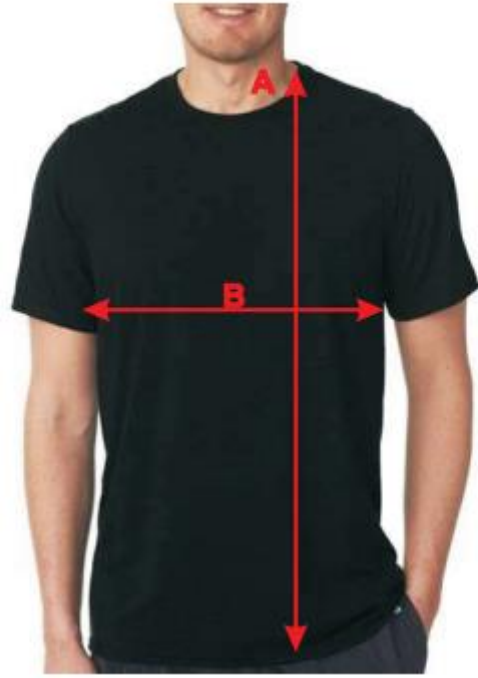

HOODIE SIZE CHART

SIZE	HOODIE LENGTH(A)	CHEST (B)
XS	26 INCH	18.5 INCH
SMALL	26 INCH	19.5 INCH
MEDIUM	26.5 INCH	22 INCH
LARGE	28.5 INCH	24 INCH
X- LARGE	29 INCH	25.5 INCH
2X- LARGE	30 INCH	27 INCH
3X- LARGE	31 INCH	28 INCH
4X- LARGE	32 INCH	30.5 INCH

T SHIRT SIZE CHART

SIZE	SHIRT LENGTH(A)	CHEST (B)
XS	27 INCH	17.5 INCH
SMALL	27 INCH	18.5 INCH
MEDIUM	28 INCH	21 INCH
LARGE	29.5 INCH	22.5 INCH
X- LARGE	30.5 INCH	24.5 INCH
2X- LARGE	31.5 INCH	27 INCH
3X- LARGE	32.5 INCH	28 INCH
4X- LARGE	33.5 INCH	30.5 INCH