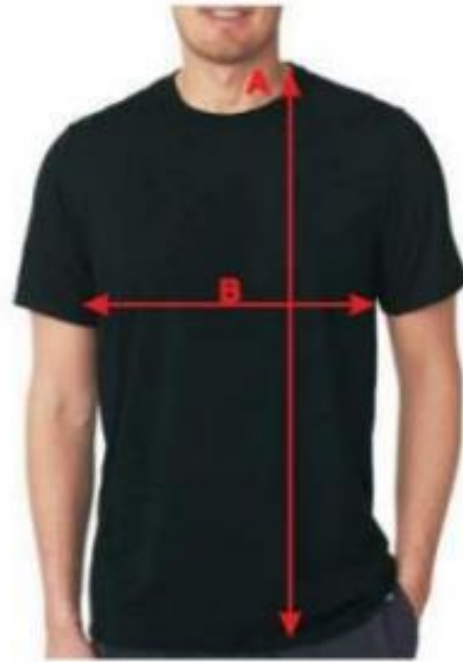

HOODIE SIZE CHART

SIZE	HOODIE LENGTH(A)	CHEST (B)
XS	26 INCH	18.5 INCH
SMALL	26 INCH	19.5 INCH
MEDIUM	26.5 INCH	22 INCH
LARGE	28.5 INCH	24 INCH
X- LARGE	29 INCH	25.5 INCH
2X- LARGE	30 INCH	27 INCH
3X- LARGE	31 INCH	28 INCH
4X- LARGE	32 INCH	30.5 INCH

T SHIRT SIZE CHART

Size	Shirt Length (A)	Chest (B)
XS	27 INCH	18 INCH
S	28 INCH	19 INCH
M	29.5 INCH	21 INCH
L	31 INCH	23 INCH
XL	32 INCH	24.5 INCH
2XL	33 INCH	26 INCH
3XL	33.5 INCH	27 INCH
4XL	34 INCH	28 INCH